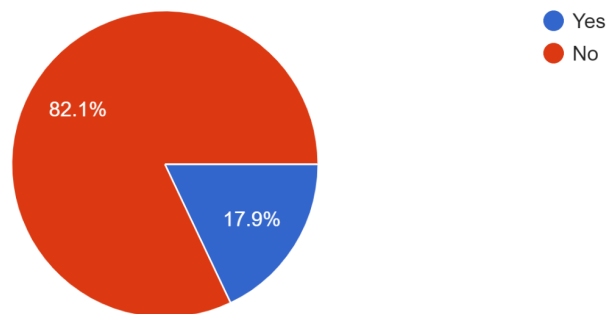

78 responses

Question 9: If a minimum blood quantum is a requirement for tribal enrollment, what blood quantum amount should be required?

73 responses

Question 10: Should a person not enrolled, but who has a direct blood relationship through a person of PN blood whose name appears on the offic...l, be eligible for enrollment (lineal descendant)?

77 responses

Question 11: Should having a relationship with the Pawnee community be taken into consideration when determining eligibility for membership?

78 responses

Question 12: Should participation in Pawnee cultural or language classes be taken into consideration when determining eligibility for enrollment?

77 responses

Question 13: The enrollment of lineal descendants will change the PN from a declining population to a growing population. The PN may double in size. Do you have the opportunity to become PN tribal members?