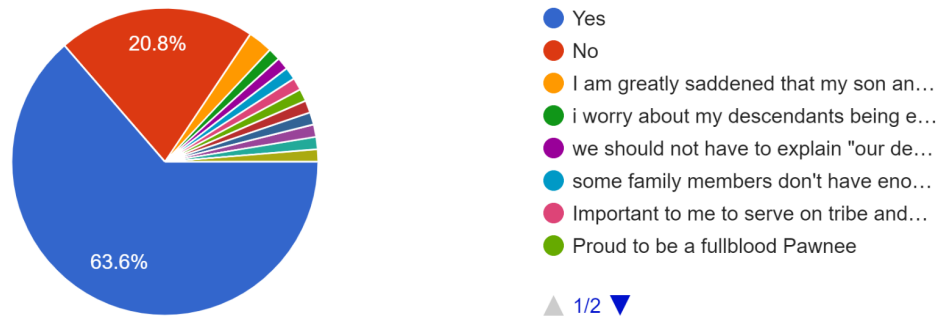

77 responses

Question 6: Who shaped your ideas about being a PN Tribal member? (Select all that apply)

78 responses

Question 7: Does blood quantum have an impact on your life or your family?

77 responses

Question 8: The PN can establish its own blood quantum. Please select any option that you think the PN should adopt.