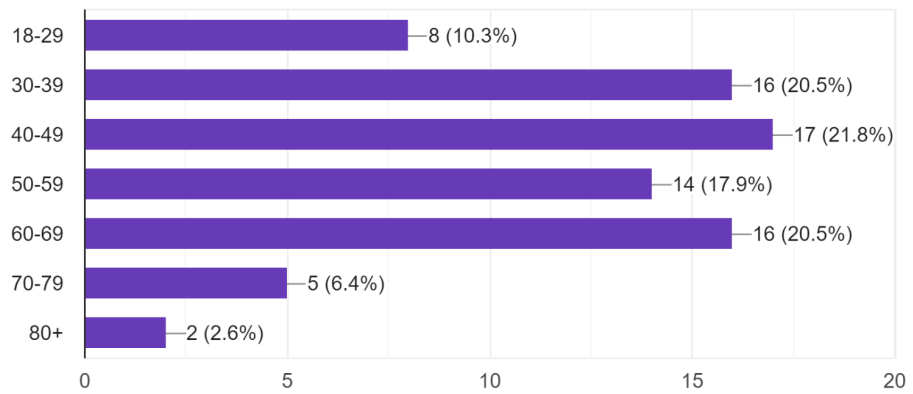

Question 1: Gender

75 responses

Question 2: Age

78 responses

Question 3: Where do you live?

78 responses

Question 4: What band are you?

77 responses

Question 5: Currently, the term "Member" is used to describe individuals registered as Pawnee on the official PN tribal roll. Please circle the term the...o describe individuals on the official PN tribal roll.