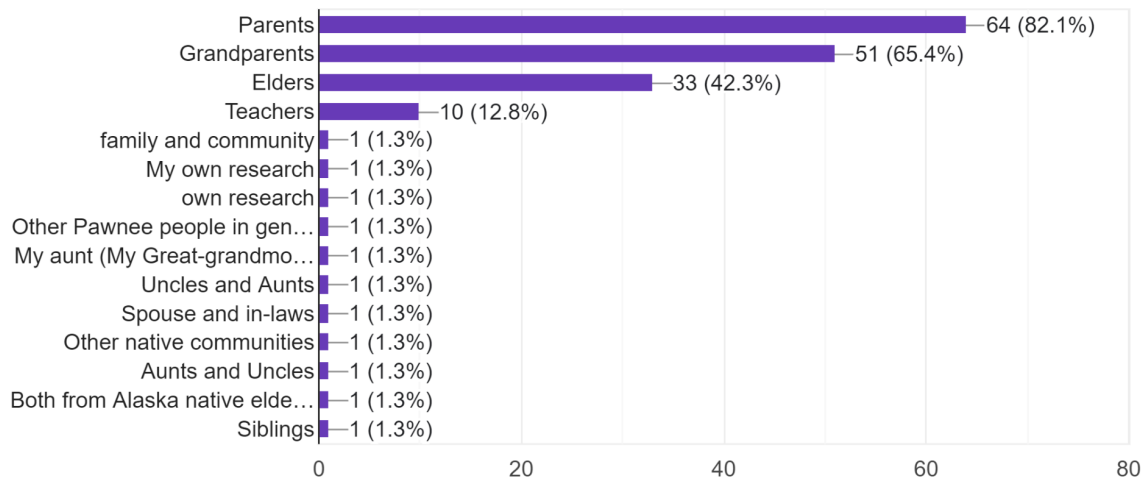

Question 6: Who shaped your ideas about being a PN Tribal member? (Select all that apply)

78 responses