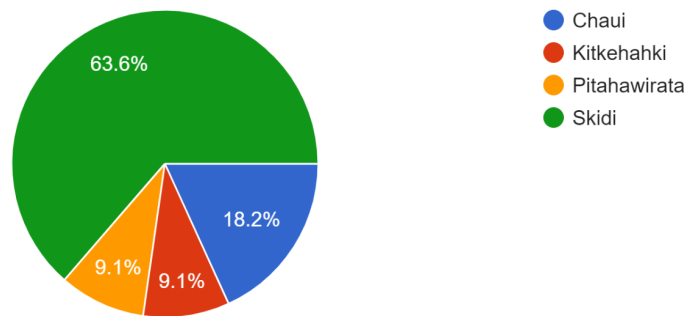

Question 1: Gender

75 responses

Question 2: Age

78 responses

Question 3: Where do you live?

78 responses

Question 4: What band are you?

77 responses

Question 5: Currently, the term "Member" is used to describe individuals registered as Pawnee on the official PN tribal roll. Please circle the term the...o describe individuals on the official PN tribal roll.