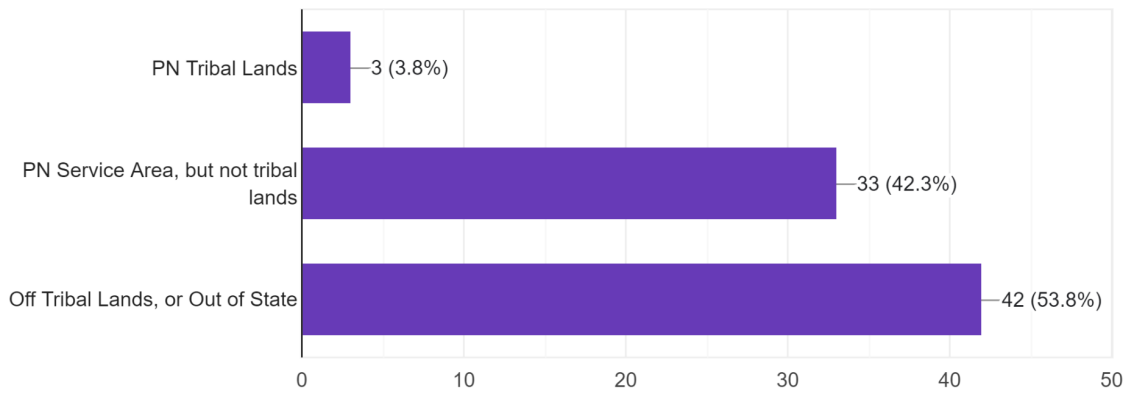

Question 1: Gender

75 responses

Question 2: Age

78 responses

Question 3: Where do you live?

78 responses

Question 4: What band are you?

77 responses

Question 5: Currently, the term "Member" is used to describe individuals registered as Pawnee on the official PN tribal roll. Please circle the term the...o describe individuals on the official PN tribal roll.