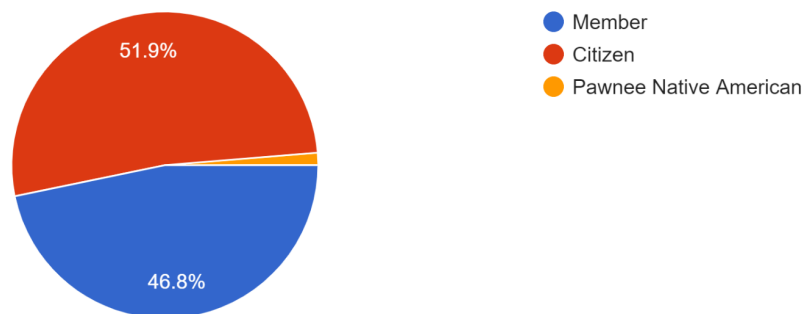

Question 5: Currently, the term "Member" is used to describe individuals registered as Pawnee on the official PN tribal roll. Please circle the term the...o describe individuals on the official PN tribal roll.

77 responses