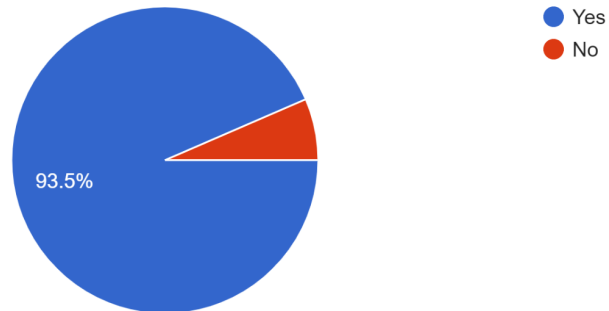

78 responses

Question 9: If a minimum blood quantum is a requirement for tribal enrollment, what blood quantum amount should be required?

73 responses

Question 10: Should a person not enrolled, but who has a direct blood relationship through a person of PN blood whose name appears on the offic...l, be eligible for enrollment (lineal descendant)?

77 responses

Question 11: Should having a relationship with the Pawnee community be taken into consideration when determining eligibility for membership?

78 responses

Question 12: Should participation in Pawnee cultural or language classes be taken into consideration when determining eligibility for enrollment?

77 responses

Question 13: The enrollment of lineal descendants will change the PN from a declining population to a growing population. The PN may double in size. Do you have the opportunity to become PN tribal members?