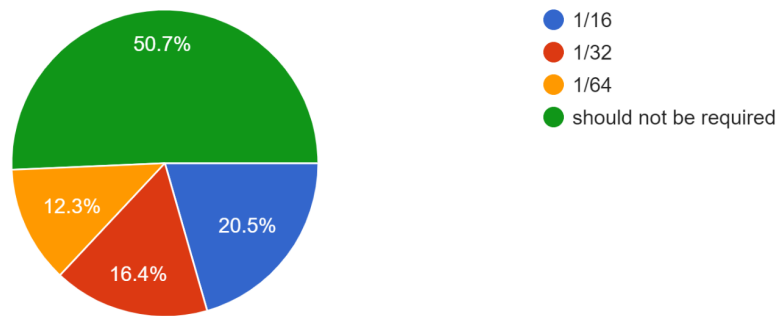

Question 9: If a minimum blood quantum is a requirement for tribal enrollment, what blood quantum amount should be required?

73 responses