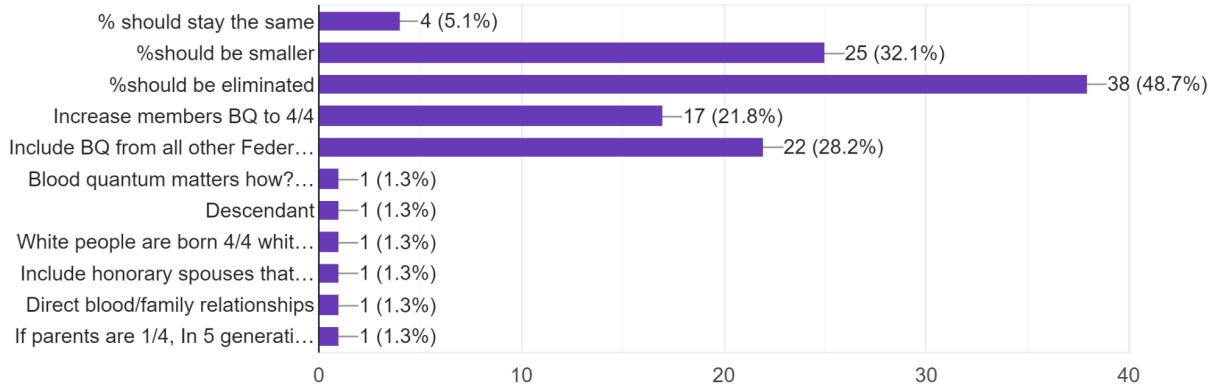

Question 8: The PN can establish its own blood quantum. Please select any option that you think the PN should adopt.

78 responses