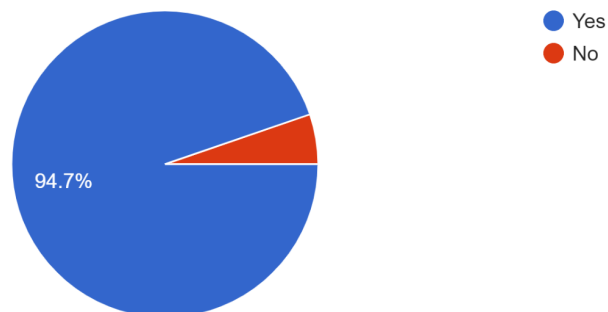

Question 13: The enrollment of lineal descendants will change the PN from a declining population to a growing population. The PN may double in size. Do you have the opportunity to become PN tribal members?

76 responses