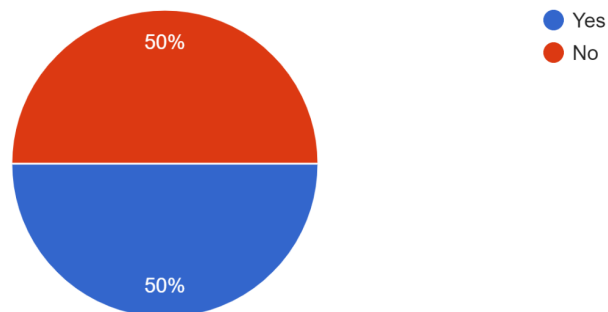

Question 14: Are you in favor of dual enrollment?

78 responses