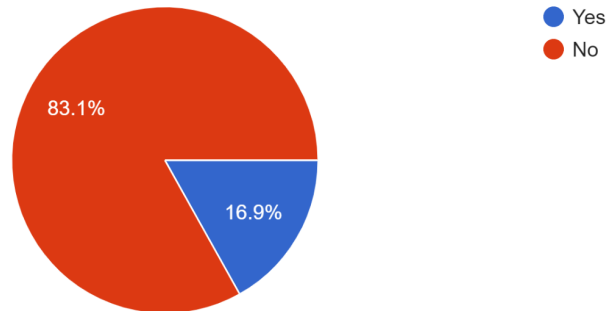

77 responses

Question 11: Should having a relationship with the Pawnee community be taken into consideration when determining eligibility for membership?

78 responses

Question 12: Should participation in Pawnee cultural or language classes be taken into consideration when determining eligibility for enrollment?

77 responses

Question 13: The enrollment of lineal descendants will change the PN from a declining population to a growing population. The PN may double in size. Do you have the opportunity to become PN tribal members?